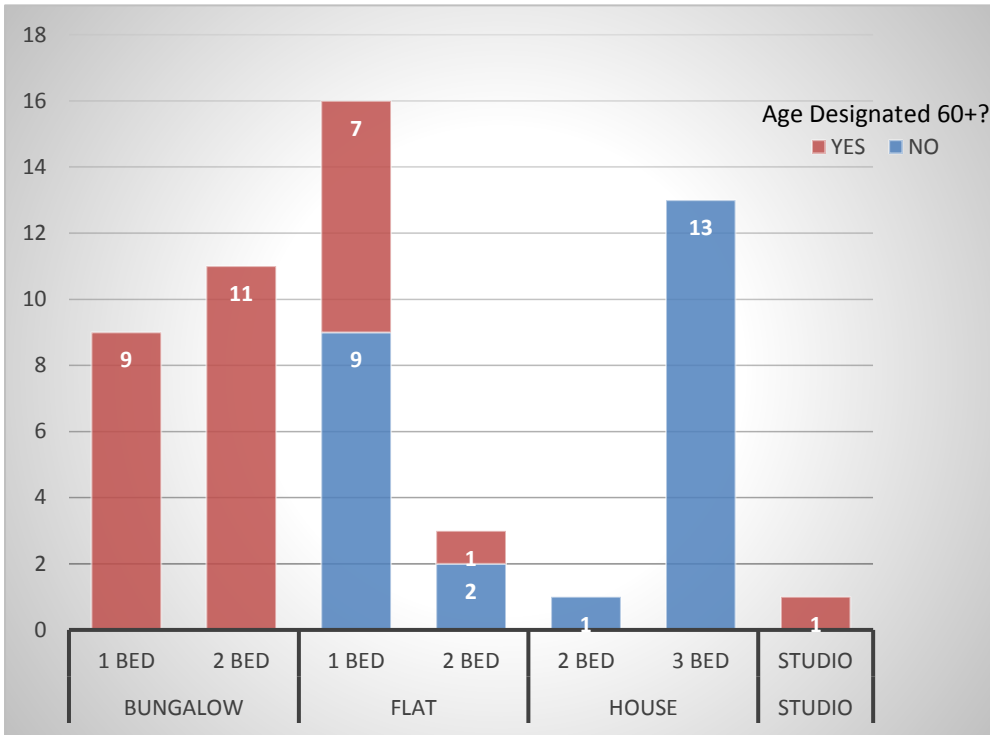

Properties Let Quarter 3 (October – December) 2017

Ashfield District Council

Properties Let (Hucknall) QTR 3 2017

Properties Let by Band (Hucknall)

■ Band 1
 ■ Band 2
 ■ Band 3
 ■ Band 4
 ■ Band 5

Properties Let (Sutton in Ashfield) QTR 3 2017

Properties Let by Band (Sutton)

Properties Let (Kirkby in Ashfield) QTR 3 2017

Properties Let by Band (Kirkby)

Properties Let (Rural) QTR 3 2017

Properties Let by Band (Rural)