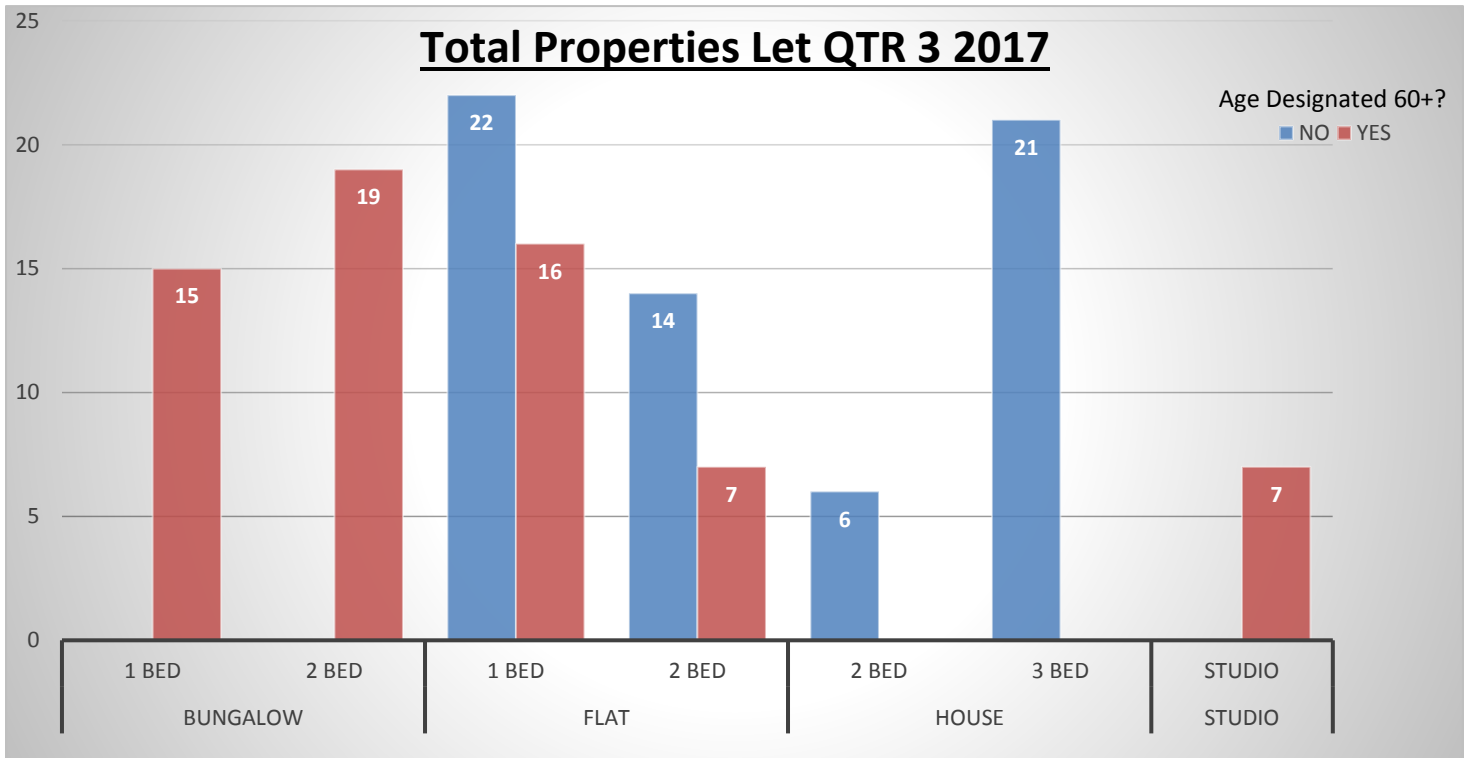

Properties Let Quarter 3 (October – December) 2017

Ashfield District Council

Properties Let (Hucknall) QTR 3 2017

Properties Let by Band (Hucknall)

■ Band 1
 ■ Band 2
 ■ Band 3
 ■ Band 4
 ■ Band 5

Properties Let (Sutton in Ashfield) QTR 3 2017

Properties Let by Band (Sutton)

Properties Let (Kirkby in Ashfield) QTR 3 2017

Properties Let by Band (Kirkby)

Properties Let (Rural) QTR 3 2017

Properties Let by Band (Rural)