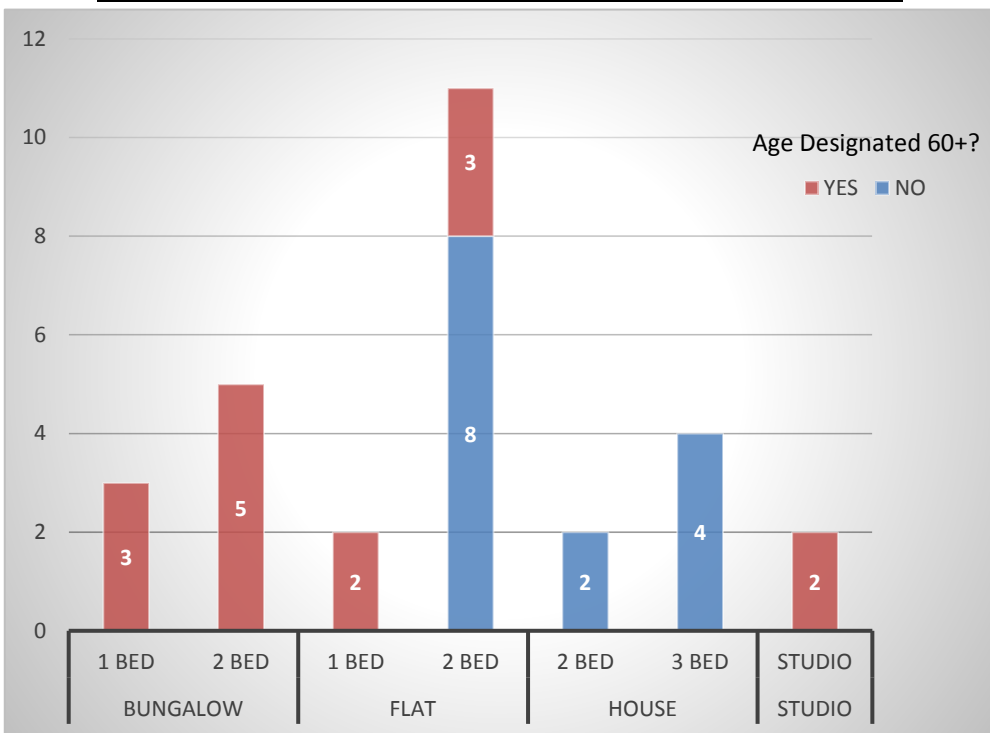

Properties Let Quarter 3 (October – December) 2017

Ashfield District Council

Properties Let (Hucknall) QTR 3 2017

Properties Let by Band (Hucknall)

■ Band 1
 ■ Band 2
 ■ Band 3
 ■ Band 4
 ■ Band 5

Properties Let (Sutton in Ashfield) QTR 3 2017

Properties Let by Band (Sutton)

Properties Let (Kirkby in Ashfield) QTR 3 2017

Properties Let by Band (Kirkby)

Properties Let (Rural) QTR 3 2017

Properties Let by Band (Rural)