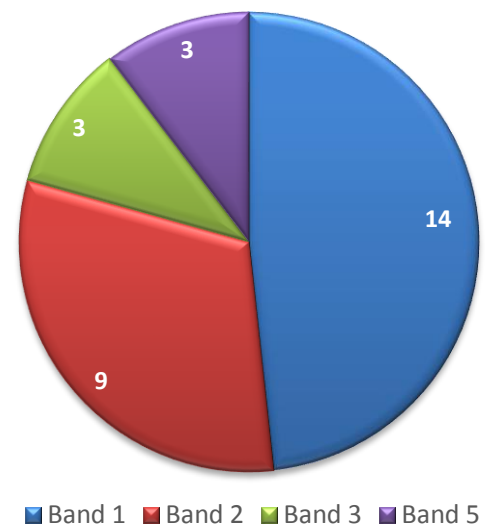

Properties Let Quarter 3 (October – December) 2017

Ashfield District Council

Properties Let (Hucknall) QTR 3 2017

Properties Let by Band (Hucknall)

■ Band 1
 ■ Band 2
 ■ Band 3
 ■ Band 4
 ■ Band 5

Properties Let (Sutton in Ashfield) QTR 3 2017

Properties Let by Band (Sutton)

Properties Let (Kirkby in Ashfield) QTR 3 2017

Properties Let by Band (Kirkby)

Properties Let (Rural) QTR 3 2017

Properties Let by Band (Rural)