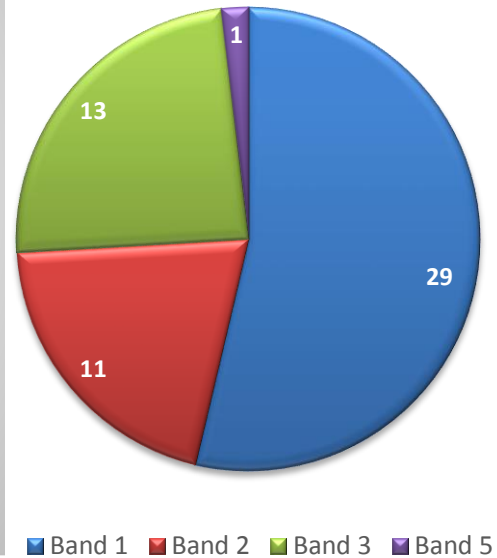

Properties Let Quarter 3 (October – December) 2017

Ashfield District Council

Properties Let (Hucknall) QTR 3 2017

Properties Let by Band (Hucknall)

■ Band 1
 ■ Band 2
 ■ Band 3
 ■ Band 4
 ■ Band 5

Properties Let (Sutton in Ashfield) QTR 3 2017

Properties Let by Band (Sutton)

Properties Let (Kirkby in Ashfield) QTR 3 2017

Properties Let by Band (Kirkby)

Properties Let (Rural) QTR 3 2017

Properties Let by Band (Rural)